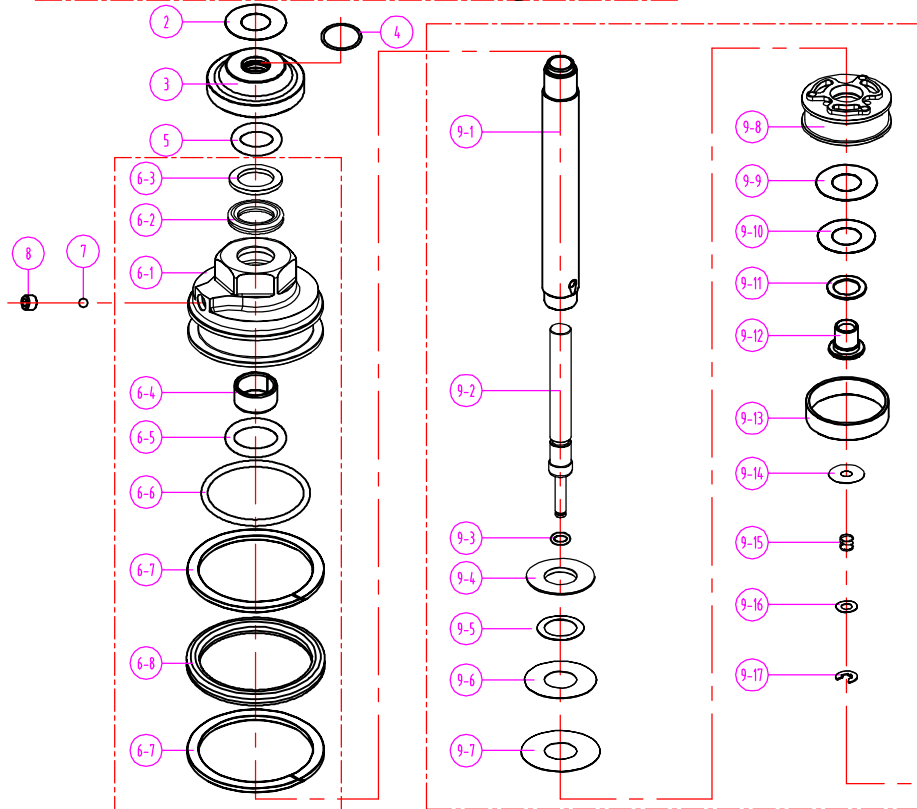

# SR SUNTOUR

## RS19-EDGE R METRIC

Date	2018.09.05	Version	1
Amended			

NO.	DESCRIPTION	SR CODE	MATERIAL	75 250 R	170 230 R	65 160 R	55 150 R	45 140 R	35 130 R
20	O RING	FAA352	NBR	1	1	1	1	1	1
19	AL BUSHING	RAA073	AL6061	2	2	2	2	2	2
18	DU	REE074	STEEL	1	1	1	1	1	1
17	CAS CYLINDER ASSEMBLY	RBA305-50							1
		RBA305-40							1
		RBA305-30					1		
		RBA305-20			1				
		RBA305-10		1					
16	O RING	RAA100	NBR	1	1	1	1	1	1
15	AIR CAP	RAA102	AL6061	1	1	1	1	1	1
14	O RING	FAA140	NBR	1	1	1	1	1	1
13	AIR VALVE	FAA170-10		1	1	1	1	1	1
12	X RING	RAA046	NBR	1	1	1	1	1	1
11	FLOATING PISTON	REE066	AL6061	1	1	1	1	1	1
10	MAIN BODY	RLB120-6	AL7050						1
		RLB120-5	AL7050						1
		RLB120-4	AL7050				1		
		RLB120-3	AL7050		1				
		RLB120-2	AL7050	1					
9	MAIN SPINDLE ASSEMBLY	RBA312-50							1
		RBA312-40						1	
		RBA312-30					1		
		RBA312-20			1				
		RBA312-10		1					
8	SCREW	PSB103	STEEL	1	1	1	1	1	1
7	STEEL BALL	DSO001	STEEL	1	1	1	1	1	1
6	SUPPORT SET ASSEMBLY	RBA304		1	1	1	1	1	1
5	O RING	RAA074	NBR	1	1	1	1	1	1
4	O RING	RAA012	NBR	1	1	1	1	1	1
3	TRAVEL SPACER	REE203	ABS	1	1	1	1	1	1
2	WASHER	RSW097	STEEL	1	1	1	1	1	1
1	TOP ASSEMBLY	RBA301-40		1	1	1	1	1	1