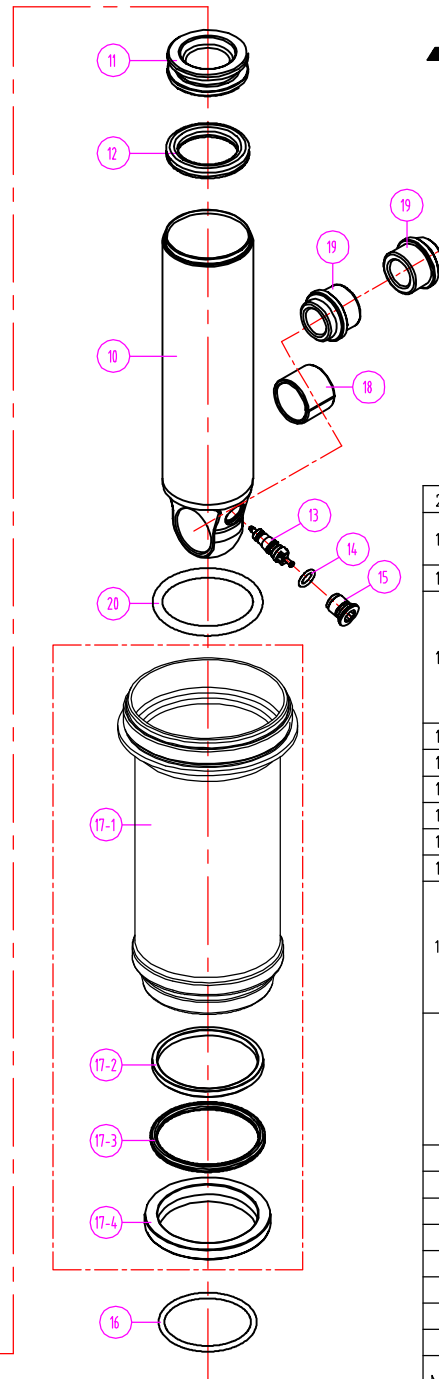

# SR SUNTOUR

## RS19-EDGE R METRIC

Date	2018.09.05	Version	1
Amended			

NO.	DESCRIPTION	SR CODE	MATERIAL	75 250 R	170 230 R	65 160 R	55 150 R	45 140 R	35 130 R
20	O RING	FAA352	NBR	1	1	1	1	1	1
19	AL BUSHING	RAA073	AL6061	2	2	2	2	2	2
18	DU	REE074	STEEL	1	1	1	1	1	1
17	CAS CYLINDER ASSEMBLY	RBA305-50							1
		RBA305-40							1
		RBA305-30					1		
		RBA305-20			1				
		RBA305-10		1					
16	O RING	RAA100	NBR	1	1	1	1	1	1
15	AIR CAP	RAA102	AL6061	1	1	1	1	1	1
14	O RING	FAA140	NBR	1	1	1	1	1	1
13	AIR VALVE	FAA170-10		1	1	1	1	1	1
12	X RING	RAA046	NBR	1	1	1	1	1	1
11	FLOATING PISTON	REE066	AL6061	1	1	1	1	1	1
10	MAIN BODY	RLB120-6	AL7050						1
		RLB120-5	AL7050						1
		RLB120-4	AL7050				1		
		RLB120-3	AL7050		1				
		RLB120-2	AL7050	1					
9	MAIN SPINDLE ASSEMBLY	RBA312-50							1
		RBA312-40						1	
		RBA312-30					1		
		RBA312-20			1				
		RBA312-10		1					
8	SCREW	PSB103	STEEL	1	1	1	1	1	1
7	STEEL BALL	DSO001	STEEL	1	1	1	1	1	1
6	SUPPORT SET ASSEMBLY	RBA304		1	1	1	1	1	1
5	O RING	RAA074	NBR	1	1	1	1	1	1
4	O RING	RAA012	NBR	1	1	1	1	1	1
3	TRAVEL SPACER	REE203	ABS	1	1	1	1	1	1
2	WASHER	RSW097	STEEL	1	1	1	1	1	1
1	TOP ASSEMBLY	RBA301-40		1	1	1	1	1	1