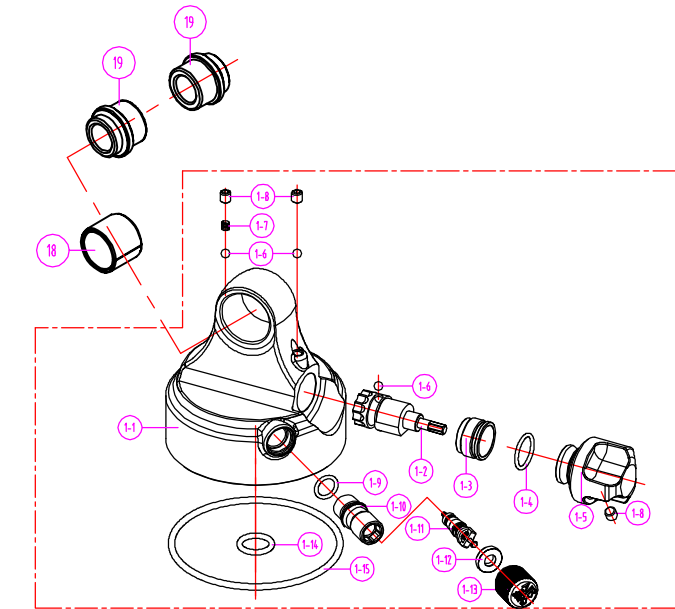

# SR SUNTOUR

## RS19-EDGE R METRIC

Date	2018.09.05	Version	1
Amended			

NO.	DESCRIPTION	SR CODE	MATERIAL	75 250 R	170 230 R	65 160 R	55 150 R	45 140 R	35 130 R
20	O RING	FAA352	NBR	1	1	1	1	1	1
19	AL BUSHING	RAA073	AL6061	2	2	2	2	2	2
18	DU	REE074	STEEL	1	1	1	1	1	1
17	CAS CYLINDER ASSEMBLY	RBA305-50							1
		RBA305-40							1
		RBA305-30					1		
		RBA305-20			1				
		RBA305-10		1					
16	O RING	RAA100	NBR	1	1	1	1	1	1
15	AIR CAP	RAA102	AL6061	1	1	1	1	1	1
14	O RING	FAA140	NBR	1	1	1	1	1	1
13	AIR VALVE	FAA170-10		1	1	1	1	1	1
12	X RING	RAA046	NBR	1	1	1	1	1	1
11	FLOATING PISTON	REE066	AL6061	1	1	1	1	1	1
10	MAIN BODY	RLB120-6	AL7050						1
		RLB120-5	AL7050						1
		RLB120-4	AL7050				1		
		RLB120-3	AL7050		1				
		RLB120-2	AL7050	1					
9	MAIN SPINDLE ASSEMBLY	RBA312-50							1
		RBA312-40						1	
		RBA312-30					1		
		RBA312-20			1				
		RBA312-10		1					
8	SCREW	PSB103	STEEL	1	1	1	1	1	1
7	STEEL BALL	DSO001	STEEL	1	1	1	1	1	1
6	SUPPORT SET ASSEMBLY	RBA304		1	1	1	1	1	1
5	O RING	RAA074	NBR	1	1	1	1	1	1
4	O RING	RAA012	NBR	1	1	1	1	1	1
3	TRAVEL SPACER	REE203	ABS	1	1	1	1	1	1
2	WASHER	RSW097	STEEL	1	1	1	1	1	1
1	TOP ASSEMBLY	RBA301-40		1	1	1	1	1	1